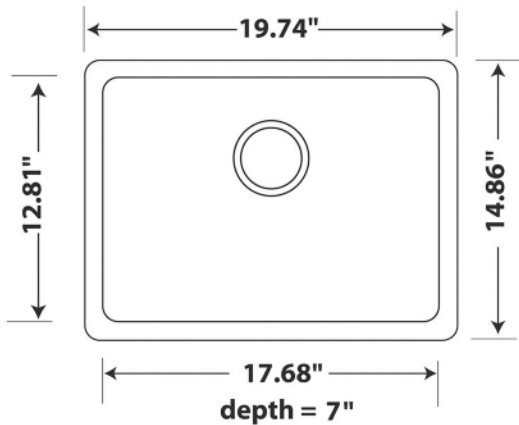

## SG-MSB102U - Medium Single Bowl Undermount Kitchen Sink