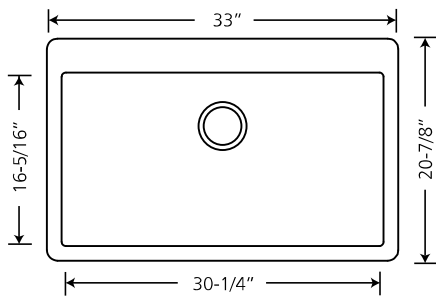

SG-LSB105 - Large Single Bowl Kitchen Sink

Depth = 9-3/8"

**STOCK COLORS**

BK  
Black

BG  
Beige

WH  
White

BR  
Brown

**SPECIAL ORDER COLORS**