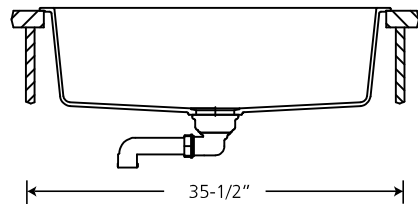

SG-LSB105 - Large Single Bowl Kitchen Sink

Depth = 9-3/8"

**STOCK COLORS**

BK  
Black

BG  
Beige

WH  
White

BR  
Brown

**SPECIAL ORDER COLORS**