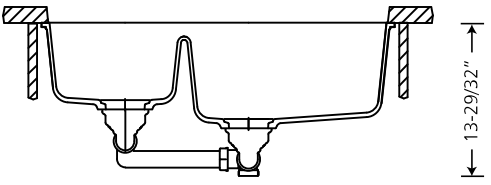

SG-DOBR201CR - Double Offset Bowl, Big Right, Model C Kitchen Sink

Depth = 7-1/4" / 9"

ALL COLORS SPECIAL ORDER

- |   |  |   |   |
|---|--|---|---|
|  |  |  |  |
| BK<br>Black   | BG<br>Beige  | WH<br>White   | BR<br>Brown   |
|  |  |  |  |
| GYLT<br>Light Grey  | CC<br>Concrete   | GYDK<br>Dark Grey   | MD<br>Midnight  |