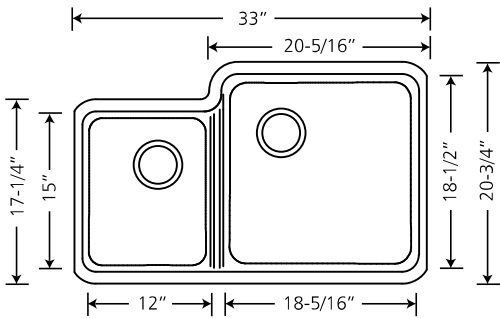

SG-DOBR201CR - Double Offset Bowl, Big Right, Model C Kitchen Sink

Depth = 7-1/4" / 9"

ALL COLORS SPECIAL ORDER

- |   |  |   |   |
|---|--|---|---|
|  |  |  |  |
| BK<br>Black   | BG<br>Beige  | WH<br>White   | BR<br>Brown   |
|  |  |  |  |
| GYLT<br>Light Grey  | CC<br>Concrete   | GYDK<br>Dark Grey   | MD<br>Midnight  |