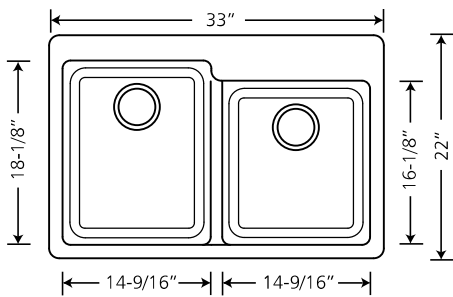

SG-DOB201 - Double Offset Bowl Kitchen Sink

Depth = 9-1/2" / 9-1/2"

STOCK COLORS

BK
Black

BG
Beige

WH
White

BR
Brown

SPECIAL ORDER COLORS