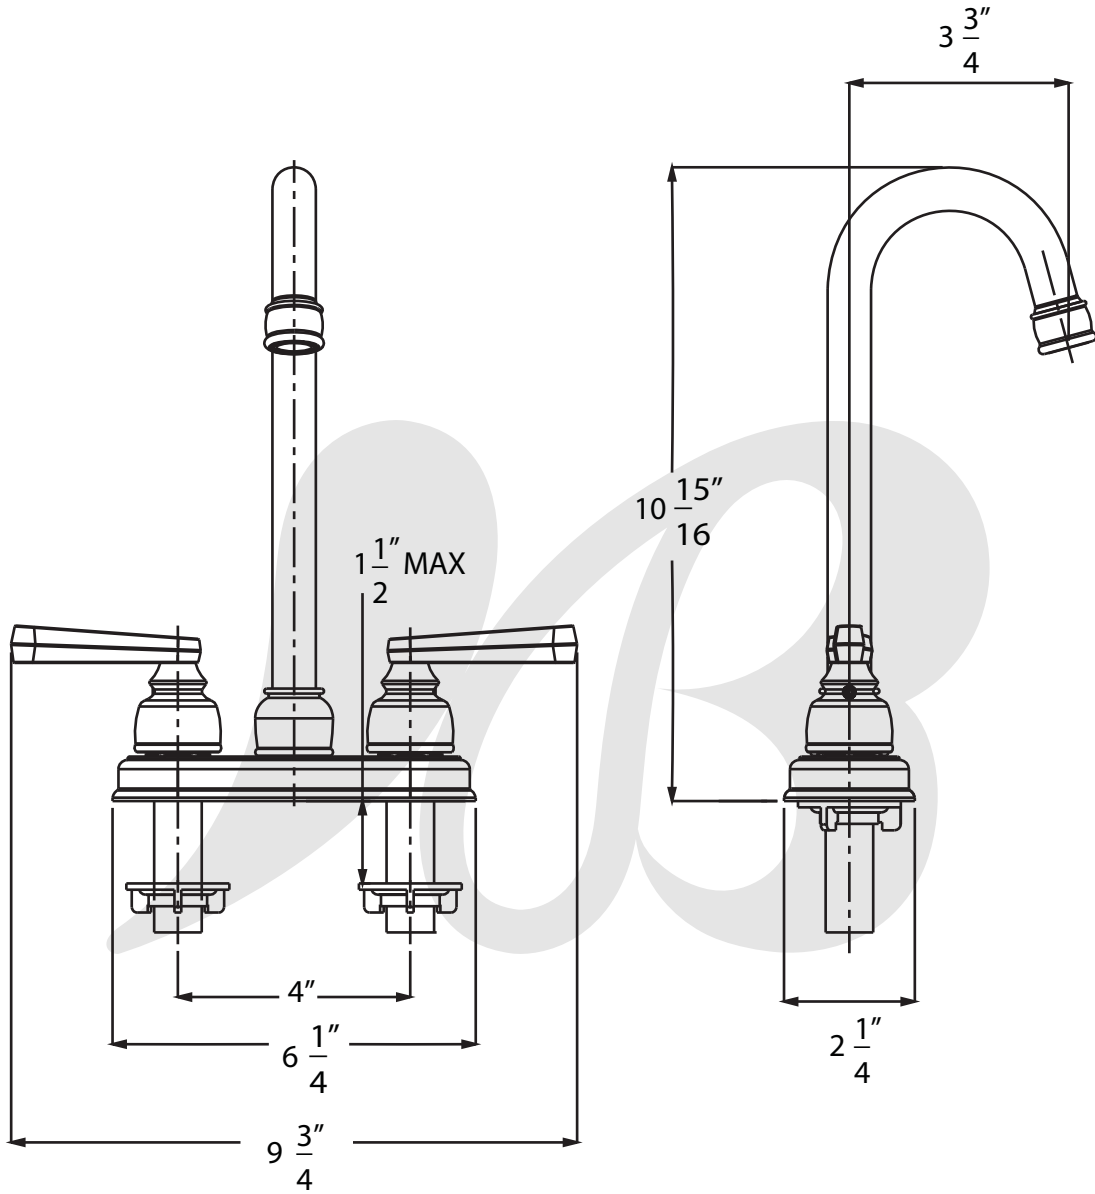

W9120701, W9120702, W9120703- Bar Faucet

Description

- Metal lever handles
- SIENNA 4" center set bar faucet
- 360 deg swing angle, 9" high brass tubular spout
- 90 deg turn ceramic disc cartridges
- 1/2" NPS connections
- 1.8 GPM ASME Compliant

• W9120701

Colors / Finishes

- W9120701 - Chrome
- W9120702 - PVD Satin Nickel
- W9120703 - Antique Bronze

**BREAK DOWN
Component Parts List**

NO.	Part No	Qty
01	CTPB0506	1
02	CTHZ0328	1
03	CTST0117	2
04	CTCZ0186	1
05	CTNZ0004	2
06	ATBA0128	1
07	CTNP0049	1
08	CTRP0007	1
09	CTRR0023	2
10	CTWT0076	2
11	ATBY0192	1
12	CTKP0030	1
13	CTNP0011	2
14	CTWR0020	2
15	CTNB0018	2
16	CTHZ0327	1
17	CTWR0021	1
18	ATBX0040	1
19	CTCZ0185	1
20	CTXP0017	1
21	CTST1104	2
22	ATBA0127	1
23	CTWP0075	2
24	CTCT0058	1

Item Number	Type	Date
W9120701, W9120702, W9120703	Bar Faucet	12/8/2016