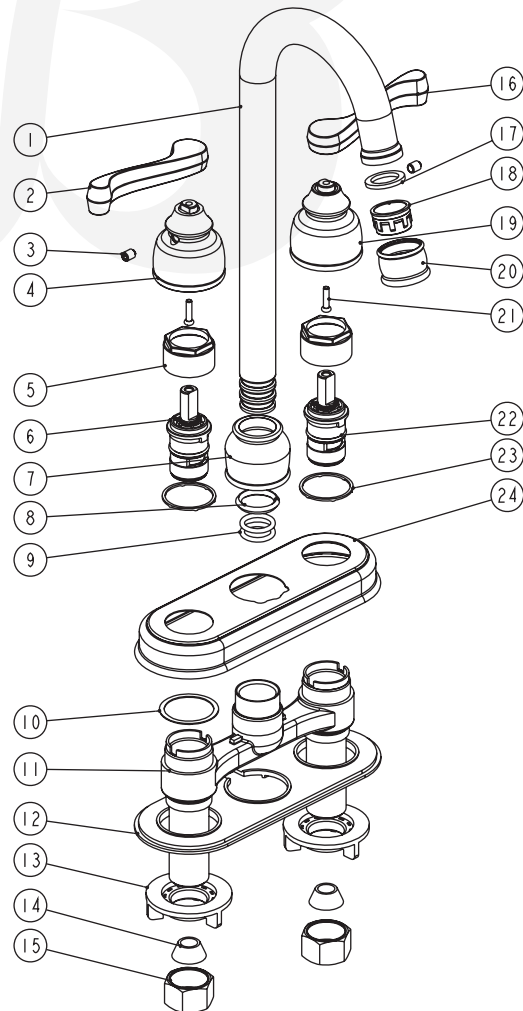

W9120701, W9120702, W9120703- Bar Faucet

Description

- Metal lever handles
- SIENNA 4" center set bar faucet
- 360 deg swing angle, 9" high brass tubular spout
- 90 deg turn ceramic disc cartridges
- 1/2" NPS connections
- 1.8 GPM ASME Compliant

• W9120701

Colors / Finishes

- W9120701 - Chrome
- W9120702 - PVD Satin Nickel
- W9120703 - Antique Bronze

**BREAK DOWN
Component Parts List**

NO.	Part No	Qty
01	CTPB0506	1
02	CTHZ0328	1
03	CTST0117	2
04	CTCZ0186	1
05	CTNZ0004	2
06	ATBA0128	1
07	CTNP0049	1
08	CTRP0007	1
09	CTRR0023	2
10	CTWT0076	2
11	ATBY0192	1
12	CTKP0030	1
13	CTNP0011	2
14	CTWR0020	2
15	CTNB0018	2
16	CTHZ0327	1
17	CTWR0021	1
18	ATBX0040	1
19	CTCZ0185	1
20	CTXP0017	1
21	CTST1104	2
22	ATBA0127	1
23	CTWP0075	2
24	CTCT0058	1

Item Number	Type	Date
W9120701, W9120702, W9120703	Bar Faucet	12/8/2016