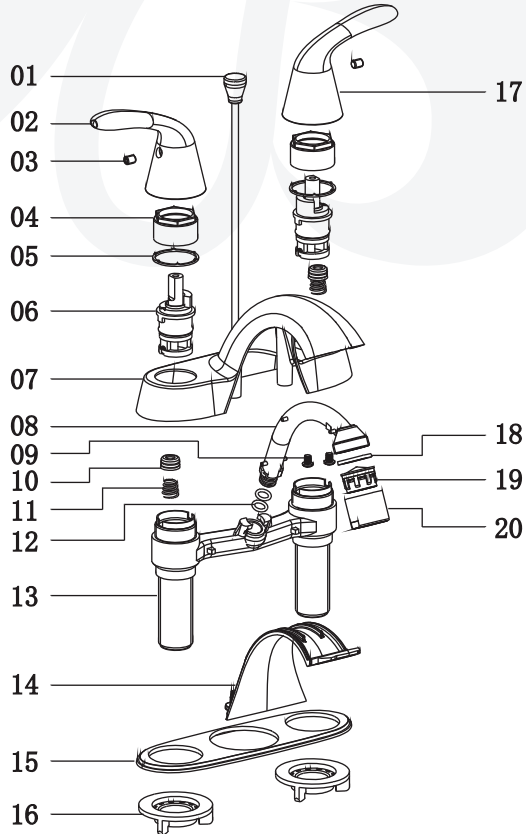

W4320001, W4320002 - 4" Center Set Faucet

Description

- Metal lever handles
- "Trend" 4" center set lavatory faucet
- Zinc die cast housing
- 90 deg turn washer-less cartridges
- 1/2" NPS connections
- 1.2 GPM @ 60 PSI
- NO Pop-up Assembly

• W4320001

Colors / Finishes

- W4320001 - Chrome
- W4320002 - PVD Satin Nickel

**BREAK DOWN
Component Parts List**

NO.	Part No	Qty
01	ATBM0022	1
02	CTHZ0319	1
03	CTST0117	2
04	CTNZ0004	2
05	CTWP0075	2
06	ATBA0125	2
07	CTCZ0179	1
08	CTPP0034	1
09	CTST1000	2
10	CTWR0304	2
11	CTBT0079	2
12	CTRR0042	2
13	ATBY0183	1
14	CTCP0376	1
15	CTKP0127	1
16	CTNP0011	2
17	CTHZ0320	1
18	CTWR0021	1
19	ATBX0040	1
20	CTXB0071	1