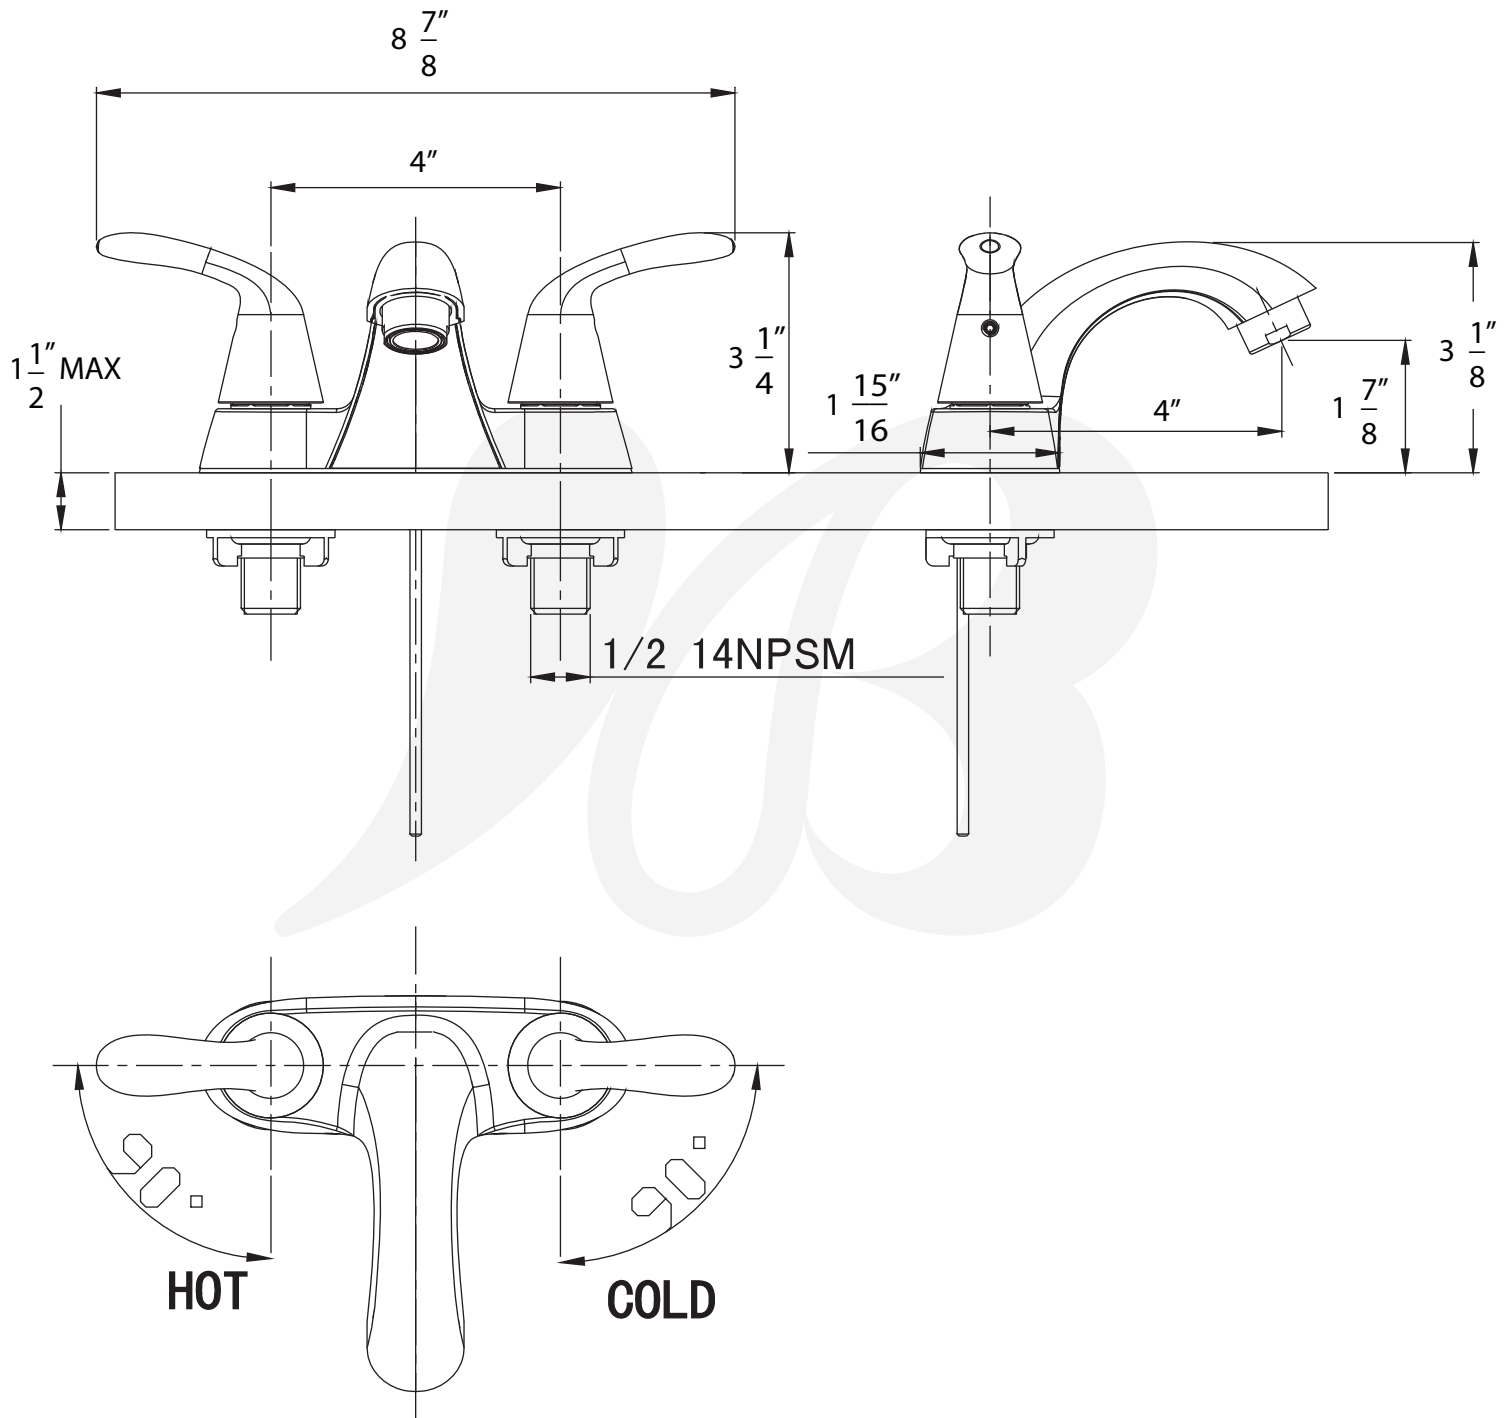

W4320001, W4320002 - 4" Center Set Faucet

Description

- Metal lever handles
- "Trend" 4" center set lavatory faucet
- Zinc die cast housing
- 90 deg turn washer-less cartridges
- 1/2" NPS connections
- 1.2 GPM @ 60 PSI
- NO Pop-up Assembly

• W4320001

Colors / Finishes

- W4320001 - Chrome
- W4320002 - PVD Satin Nickel

**BREAK DOWN
Component Parts List**

NO.	Part No	Qty
01	ATBM0022	1
02	CTHZ0319	1
03	CTST0117	2
04	CTNZ0004	2
05	CTWP0075	2
06	ATBA0125	2
07	CTCZ0179	1
08	CTPP0034	1
09	CTST1000	2
10	CTWR0304	2
11	CTBT0079	2
12	CTRR0042	2
13	ATBY0183	1
14	CTCP0376	1
15	CTKP0127	1
16	CTNP0011	2
17	CTHZ0320	1
18	CTWR0021	1
19	ATBX0040	1
20	CTXB0071	1