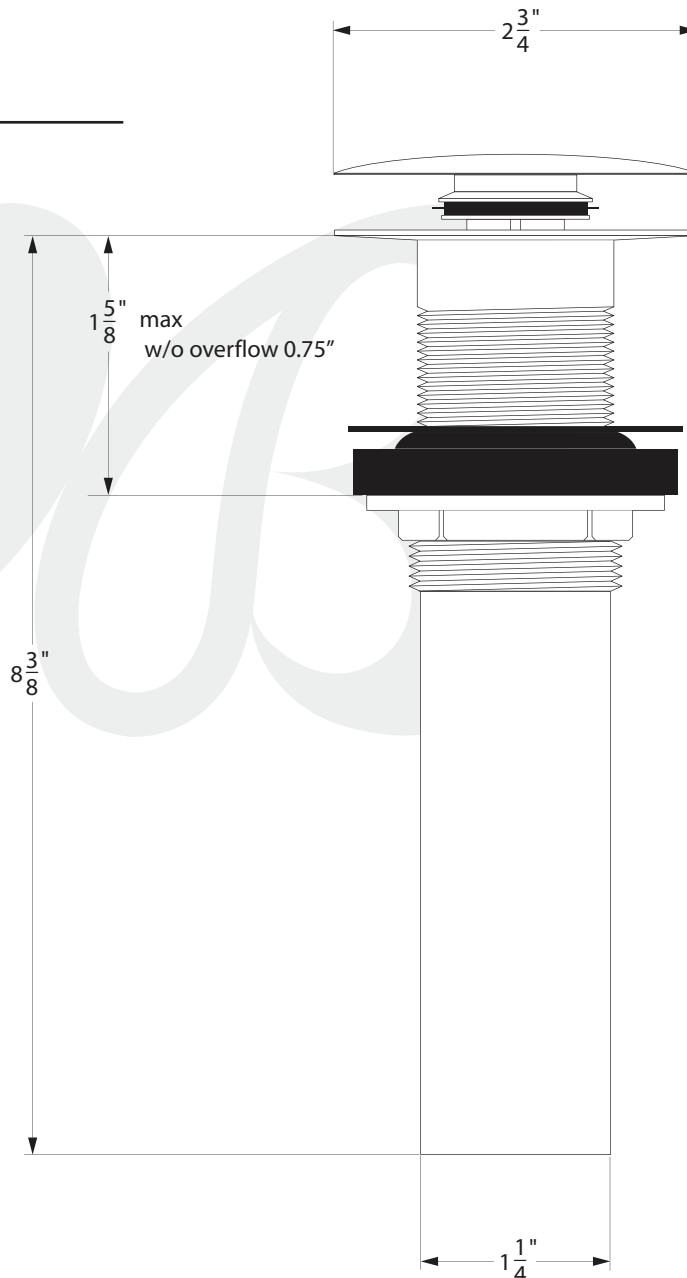

**P0112101-2, P0112129-2, P0112103-2, P0112113-2, P0112114-2**

**Description**

- Push style pop-up assembly
- Without over flow
- Dome shape push style plug

**Standards**

- Complies with IAPMO UPC/cUPC

**Colors / Finishes**

- P0112101-2 - Chrome
- P0112129-2 - Satin Nickel
- P0112103-2 - Antique Bronze
- P0112114-2 - PVD Polished Brass
- P0112113-2 - PVD Polished Nickel

Item Number	Type	Date
P0112101	Accessories	12/21/2015