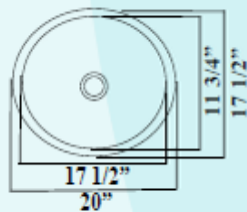

NEW

**DVAN-White:
Drop-In White
Vanity Bowl**

DVAN-White

20" x 17 1/2"

Inside Bowl: 15 1/2" x 11 3/4"

Drain Diameter: 1 3/4"

Water Depth: Approximately 7"

Drop-In Vanity

3 hole Faucet Mount

Attractive ornament in the overflow. (removable)

Individually Boxed

**Wt: 10
L: 16"
W: 16"
H: 7 1/2"**