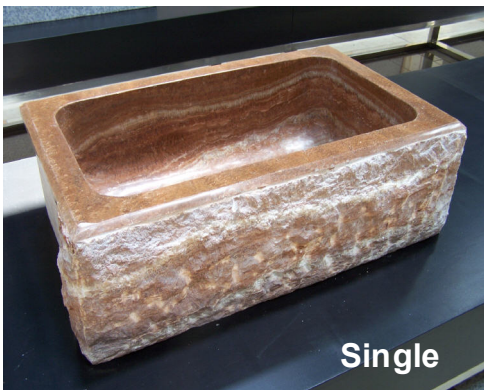

Stone Sinkz

We have several styles of granite, marble, and onyx sinks such as the Farm Sink and round or oval Vessel Sink in both polished and natural finishes.

Here are just a few....

Farm sinks...

Single

Double

Sink shown with nature face, polished top and bowls.

Vessel Sinks...

Ask about the various colors available in the Vessel Sink style.

Absolute Black Polished

California Honey Double Bowl Farm Sink Natural Finish

California Honey Polished Sink

Emperador Natural Finish

Emperador Polished

Peacock Polished

Rosa Cream Natural Finish

Rosa Cream Polished

Sesame Black Polished

Sesame Black Single Bowl Farm Sink Natural Finish

Material

Farm Sink - Absolute PQ 36 Nature Double
 Farm Sink - California Honey 36 Double
 Farm Sink - California Honey 36 Double
 Farm Sink - Pauline Gray 32 Single Bowl
 Farm Sink - Sesame Black 30 Nature Single
 Farm Sink - Sesame Black 32 Single
 Farm Sink - Sesame Black 36 Double
 Farm Sink - Sesame Black 36 Nature Double
 Farm Sink - Shanxi Black 36 Double
 Vessel Sink - Amber Onyx Nature
 Vessel Sink - Amber Onyx Polished
 Vessel Sink - California Honey Nature
 Vessel Sink - California Honey Polished
 Vessel Sink - Dark Emperador Nature
 Vessel Sink - Dark Emperador Polished
 Vessel Sink - Nero Marquina Nature
 Vessel Sink - Nero Marquina Polished
 Vessel Sink - Rosa Cream Nature
 Vessel Sink - Rosa Cream Polished
 Vessel Sink - Sesame Black Polished
 Vessel Sink - Sesame Black Nature
 Vessel Sink - Shanxi Black Oval Polished
 Vessel Sink - Shanxi PQ Polished