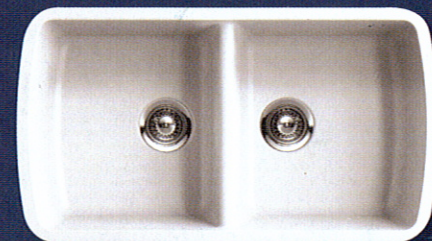

Model: Q-55

Outside dimensions:

33" x 20-3/4"

Inside dimensions:

Large bowl: 18-1/4" x 18-1/2" x 8-1/2"

Small bowl: 11-3/4" x 15" x 7"

Model: Q-45

Outside dimensions:

33" x 19"

Inside dimensions:

Each bowl: 15" x 16-1/2" x 9"

Model: Q-15

Outside dimensions:

15" x 15"

Inside dimensions:

Bowl: 12-3/4" x 12-3/4" x 7"