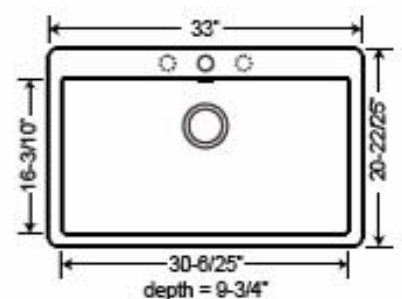

Large Single Bowl
S-GC-LSB-(color)
MSRP: $550