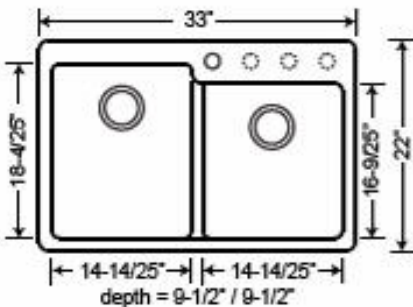

## Accessories Available

**Grid Set**  
\$139

**Cutting Board**  
\$85

**Strainer**  
\$139

**Flange**  
\$139

**Double Offset Bowl**  
**S-GC-DOB-(color)**  
**MSRP: \$550**

**Double Equal Bowl**  
**S-GC-DEB-(color)**  
**MSRP: \$550**