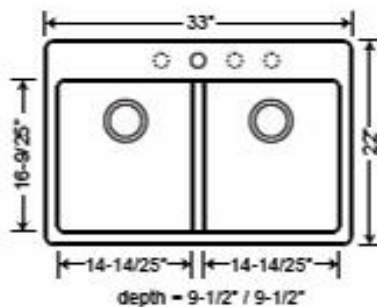

## Accessories Available

**Grid Set**  
\$139

**Cutting Board**  
\$85

**Strainer**  
\$139

**Flange**  
\$139

**Double Offset Bowl**  
**S-GC-DOB-(color)**  
**MSRP: \$550**

**Double Equal Bowl**  
**S-GC-DEB-(color)**  
**MSRP: \$550**