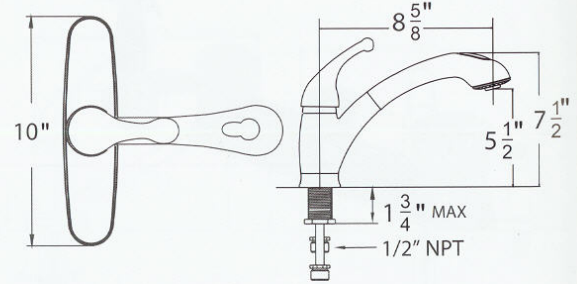

MOST POPULAR ~ *'s Indicate Stock Items

See More at www.HuntingtonBrass.com

- Metal lever handle
- 8" pull-out kitchen faucet
- 180° swing angle, 9" detachable sprayer
- Stainless steel ball valve
- Soft button hand sprayer
- Dual check valves
- 2.0 GPM ASME compliant

HB8770C Chrome $154.85
*HB8770NK Satin Nickel $174.85

Replacement Cartridge: 0702
Cam & packing: FA1213
Seats & Springs: FA0012

Case lot of 6

- Metal lever handles
- "Trend" 8"- 16" wide spread lavatory faucet
- 90° turn ceramic disc cartridges
- 50/50 pop-up
- 1/2" NPT connections
- 1.5 GPM ASME compliant
- California AB1953 compliant

14453-01 Chrome $144.85
*14453-72 PVD Satin Nickel $174.85

Replacement cartridges:
Hot: 09331 Cold: 09332

Case lot of 6

- Metal lever handles
- "Trend" 4" center set lavatory faucet
- Zinc die cast housing
- 90° turn washer-less cartridges
- 50/50 pop-up
- 1/2" NPS connections
- 1.5 GPM ASME compliant
- California AB1953 compliant

*14433-01 Chrome $ 74.85
*14433-72 PVD Satin Nickel $ 90.85

Replacement cartridge:
09310

Case lot of 12

- Metal lever handles
- "SIENNA (70)" 4" center set bar faucet
- 360° swing angle, 9" high brass tubular spout
- 90° turn ceramic disc cartridges
- 1/2" NPS connections
- 2.0 GPM ASME compliant
- California AB1953 compliant

*70910-01 Chrome $ 87.85
*70910-72 PVD Satin Nickel $107.85
70910-20 Antique Bronze $132.85

Replacement cartridge:
Hot: 09331 Cold: 09332

Case lot of 12

**Warranty Card
& Toll Free #
In Each Faucet Box**

HUNTINGTON BRASS
A splash of elegance

Distributed By: