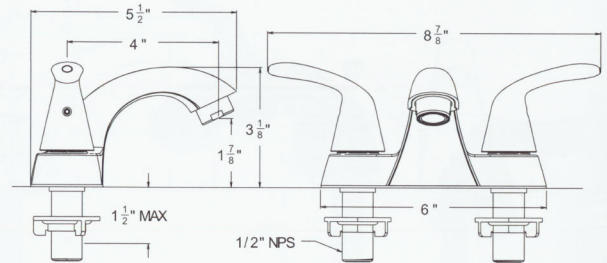

**14453-01** Chrome \$144.85  
**\*14453-72** PVD Satin Nickel \$174.85

Replacement cartridges:  
 Hot: 09331 Cold: 09332

Case lot of 6

- Metal lever handles
- "Trend" 4" center set lavatory faucet
- Zinc die cast housing
- 90° turn washer-less cartridges
- 50/50 pop-up
- 1/2" NPS connections
- 1.5 GPM ASME compliant
- California AB1953 compliant

**\*14433-01** Chrome \$ 74.85  
**\*14433-72** PVD Satin Nickel \$ 90.85

Replacement cartridge:  
 09310

Case lot of 12

- Metal lever handles
- "SIENNA (70)" 4" center set bar faucet
- 360° swing angle, 9" high brass tubular spout
- 90° turn ceramic disc cartridges
- 1/2" NPS connections
- 2.0 GPM ASME compliant
- California AB1953 compliant