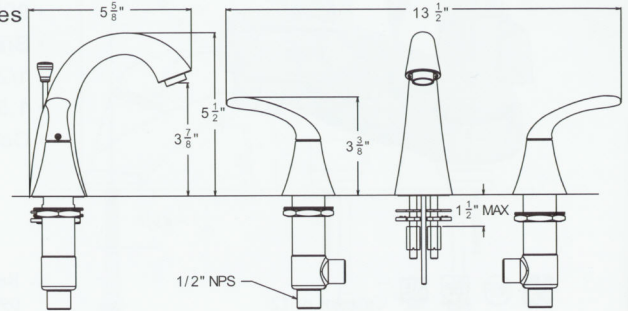

## See More at [www.HuntingtonBrass.com](http://www.HuntingtonBrass.com)

- Metal lever handle
- 8" pull-out kitchen faucet
- 180° swing angle, 9" detachable sprayer
- Stainless steel ball valve
- Soft button hand sprayer
- Dual check valves
- 2.0 GPM ASME compliant

**HB8770C** Chrome \$154.85  
**\*HB8770NK** Satin Nickel \$174.85

Replacement Cartridge: 0702  
 Cam & packing: FA1213  
 Seats & Springs: FA0012

Case lot of 6

- Metal lever handles
- "Trend" 8"- 16" wide spread lavatory faucet
- 90° turn ceramic disc cartridges
- 50/50 pop-up
- 1/2" NPT connections
- 1.5 GPM ASME compliant
- California AB1953 compliant

**14453-01** Chrome \$144.85  
**\*14453-72** PVD Satin Nickel \$174.85

Replacement cartridges:  
 Hot: 09331 Cold: 09332

Case lot of 6

- Metal lever handles
- "Trend" 4" center set lavatory faucet
- Zinc die cast housing
- 90° turn washer-less cartridges
- 50/50 pop-up
- 1/2" NPS connections
- 1.5 GPM ASME compliant
- California AB1953 compliant

**\*14433-01** Chrome \$ 74.85  
**\*14433-72** PVD Satin Nickel \$ 90.85

Replacement cartridge:  
 09310

Case lot of 12

- Metal lever handles
- "SIENNA (70)" 4" center set bar faucet
- 360° swing angle, 9" high brass tubular spout
- 90° turn ceramic disc cartridges
- 1/2" NPS connections
- 2.0 GPM ASME compliant
- California AB1953 compliant